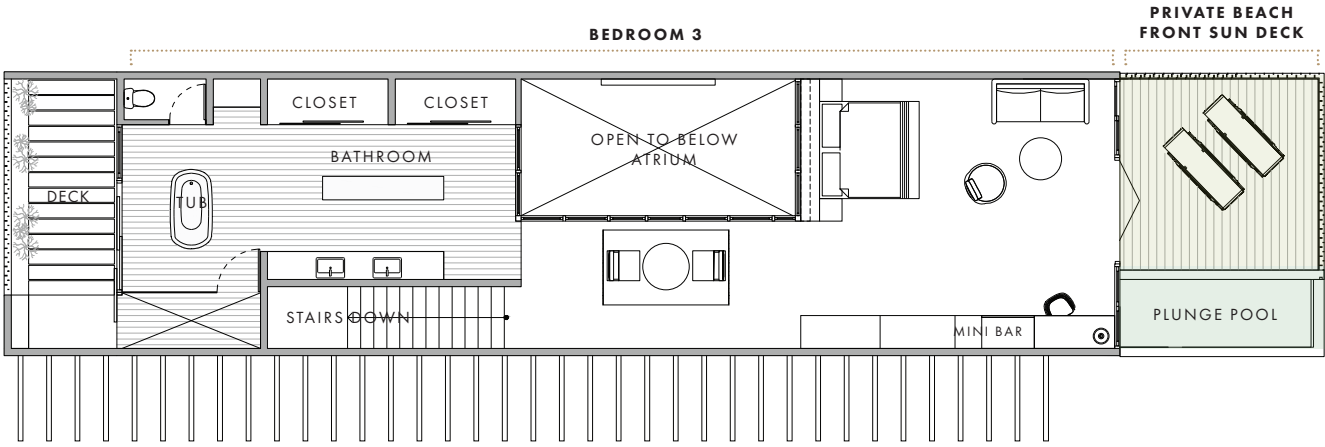

ITZANABELIZE.COM 1800.591.3077 INFO@ITZANABELIZE.COM

ITZ'ANA

3

BEDROOM
BEACH VILLA

THREE BEDROOM BEACH VILLA

4850 SQ. FT TOTAL SIZE \ 2650 SQ. FT INTERIOR SIZE*

VILLA DETAILS Belizean Vernacular Construction. Private Interior Courtyard. Energy Efficient Metal Roof. Lock-off Design. Fully Furnished Interiors by Samuel Amoia Associates. Indoor Atrium Shower. Waterfront Deck overlooking the Caribbean. Air Conditioned. Garden Lap Pool and Rooftop Plunge Pool. Optional Beachfront Plunge Pool.

AVERAGE DAILY RATE \$875 USD

2ND FLOOR

1ST FLOOR